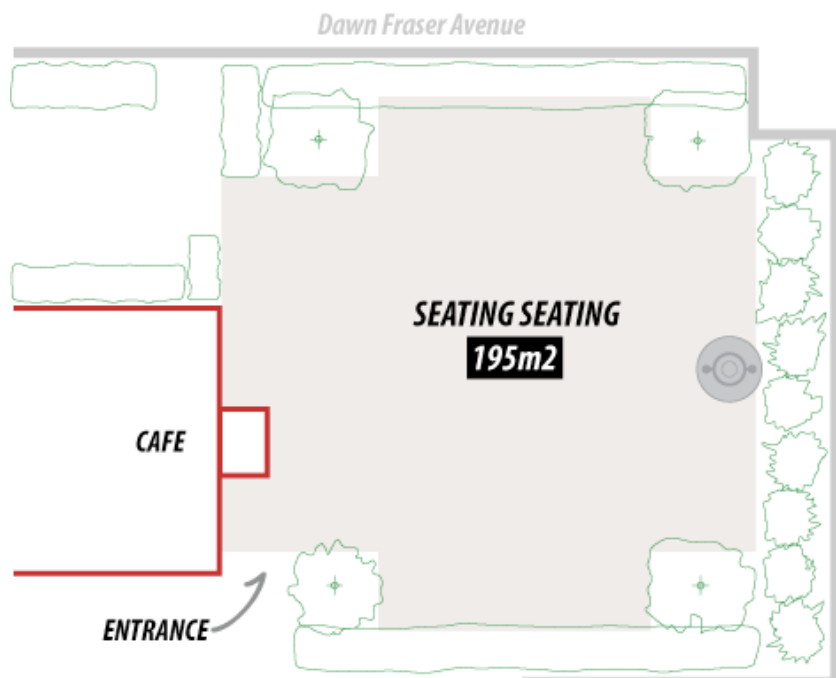

FUNCTIONS

Make a Memorable Impact

We have different space sizes to suite groups from 10 to 200. All spaces have a distinct feel to them giving a warm and distinct feel to your event. Minimum spend outside normal trading hours: \$5000.

For special requests, please contact us on 02 9746 0767.

FLOOR AREA
Cafe Room - 47m²
Deli Room - 23m²

Bespoke catering and drinks packages are available upon request and best discussed with one of our friendly staff.